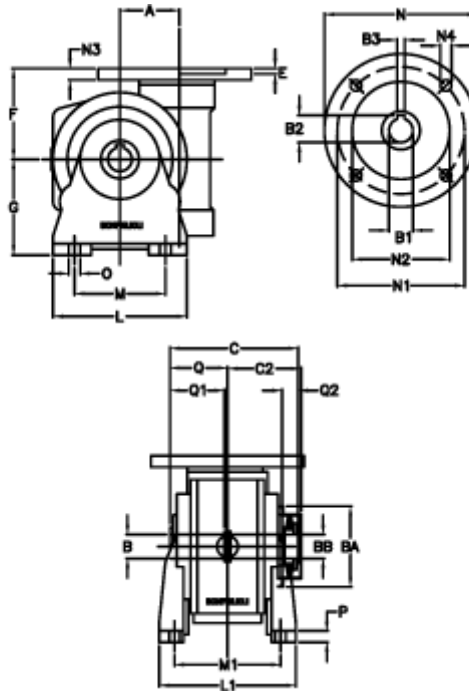

Article number: 390204403532716

Description: Worm Gear with Torque Limiter
VF 44-L1-V-35-P71B5

Measures

a	= 44.60	C2	= 48	M1	= 81.0	Q	= 32.0
B	= 18	Description	= VF 44V-xx-71B5	N	= 160	Q1	= 32
B1 E7	= 14	E	= 2.0	N1	= 130	Q2	= 12
B2	= 16.3	F	= 65	N2	= 110		
B3 H9	= 5	g	= 72	N3	= 10.5		
BA	= 40	L	= 90	N4	= 9,5		
BB H7	= 11	L1	= 98.0	O	= 8.5		
C	= 79	m	= 52	P	= 10		